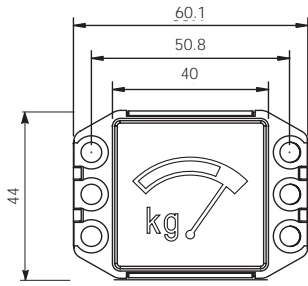

VERTICAL (E-W)

HORIZONTAL (N-S)

UL200 Hidden Legend