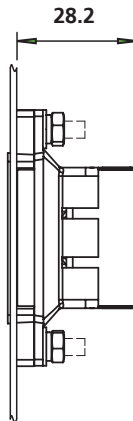

VERTICAL (E-W)

HORIZONTAL (N-S)

UL200 Hidden Legend

US90 Hidden Legend

US91 Hidden Legend

US89 Hidden Legend

Low Profile LED

Standard LED

Bulb Illumination

Cutouts and stud positions

UL200 Hidden Legend (Standard)

UL200 Hidden Legend (Low Profile)

US90 Hidden Legend (Standard)

US90 Hidden Legend (Low Profile)

US91 Hidden Legend (Standard)

US91 Hidden Legend (Low Profile)

Details shown are for north/south versions of hidden legends, for east/west versions, details are rotated 90 degrees.