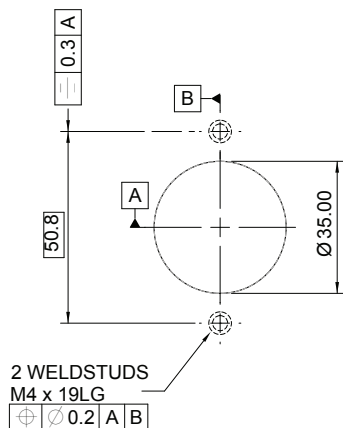

Bulb Illumination

Cutouts and stud positions

UL200 Hidden Legend (Standard)

UL200 Hidden Legend (Low Profile)

US90 Hidden Legend (Standard)

US90 Hidden Legend (Low Profile)

US91 Hidden Legend (Standard)

US91 Hidden Legend (Low Profile)

Details shown are for north/south versions of hidden legends, for east/west versions, details are rotated 90 degrees.