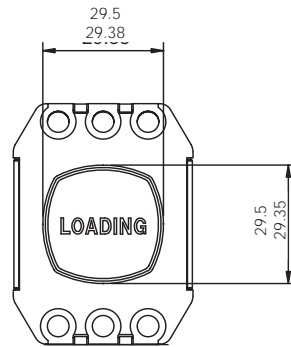

Indicators can be supplied loose or incorporated into stations with 1.5mm to 3mm stainless steel faceplates at a 45mm horizontal pitch. Frontal IP rating is IP54.

Marking

Hidden Legend Indicators are available for a wide range of special functions such as 'Out of Service'. These legends have dark polycarbonate windows which render the legend completely invisible until illuminated.

VERTICAL (E-W)

HORIZONTAL (N-S)

UL200 Hidden Legend

US90 Hidden Legend

US91 Hidden Legend

US89 Hidden Legend

Low Profile LED

Standard LED

Bulb Illumination

Cutouts and stud positions

UL200 Hidden Legend (Standard)

UL200 Hidden Legend (Low Profile)

US90 Hidden Legend (Standard)

US90 Hidden Legend (Low Profile)

US91 Hidden Legend (Standard)

US91 Hidden Legend (Low Profile)