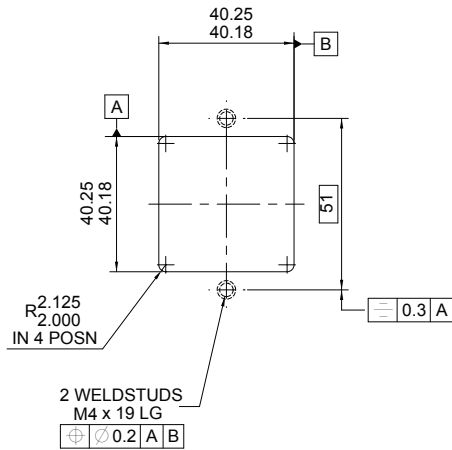

Indicators can be supplied loose or incorporated into stations with 1.5mm to 3mm stainless steel faceplates at a 45mm horizontal pitch. Frontal IP rating is IP54.

Marking

Hidden Legend Indicators are available for a wide range of special functions such as 'Out of Service'. These legends have dark polycarbonate windows which render the legend completely invisible until illuminated.

VERTICAL (E-W)

HORIZONTAL (N-S)

UL200 Hidden Legend

US90 Hidden Legend

US91 Hidden Legend

US89 Hidden Legend

Low Profile LED

Standard LED

Bulb Illumination

Cutouts and stud positions

UL200 Hidden Legend (Standard)

UL200 Hidden Legend (Low Profile)

US90 Hidden Legend (Standard)

US90 Hidden Legend (Low Profile)

US91 Hidden Legend (Standard)

US91 Hidden Legend (Low Profile)

Details shown are for north/south versions of hidden legends, for east/west versions, details are rotated 90 degrees.