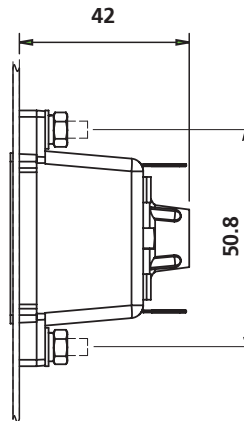

VERTICAL (E-W)

HORIZONTAL (N-S)

UL200 Hidden Legend

US90 Hidden Legend

US91 Hidden Legend

US89 Hidden Legend

Low Profile LED

Standard LED

Bulb Illumination

Cutouts and stud positions

UL200 Hidden Legend (Standard)

UL200 Hidden Legend (Low Profile)

US90 Hidden Legend (Standard)

US90 Hidden Legend (Low Profile)

US91 Hidden Legend (Standard)

US91 Hidden Legend (Low Profile)

Details shown are for north/south versions of hidden legends, for east/west versions, details are rotated 90 degrees.