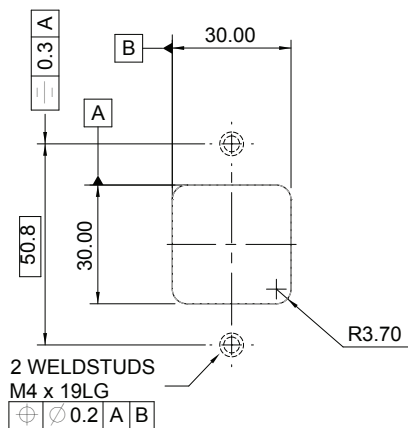

Bulb Illumination

Cutouts and stud positions

UL200 Hidden Legend (Standard)

UL200 Hidden Legend (Low Profile)

US90 Hidden Legend (Standard)

US90 Hidden Legend (Low Profile)

US91 Hidden Legend (Standard)

US91 Hidden Legend (Low Profile)

Details shown are for north/south versions of hidden legends, for east/west versions, details are rotated 90 degrees.