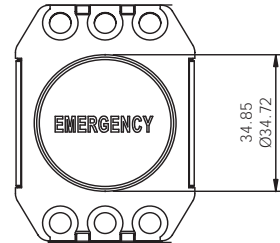

Indicators can be supplied loose or incorporated into stations with 1.5mm to 3mm stainless steel faceplates at a 45mm horizontal pitch. Frontal IP rating is IP54.

Marking

Hidden Legend Indicators are available for a wide range of special functions such as 'Out of Service'. These legends have dark polycarbonate windows which render the legend completely invisible until illuminated.

VERTICAL (E-W)

HORIZONTAL (N-S)

UL200 Hidden Legend

US90 Hidden Legend

US91 Hidden Legend

US89 Hidden Legend

Low Profile LED

Standard LED

Bulb Illumination

Cutouts and stud positions

UL200 Hidden Legend (Standard)

UL200 Hidden Legend (Low Profile)

US90 Hidden Legend (Standard)

US90 Hidden Legend (Low Profile)

US91 Hidden Legend (Standard)

US91 Hidden Legend (Low Profile)