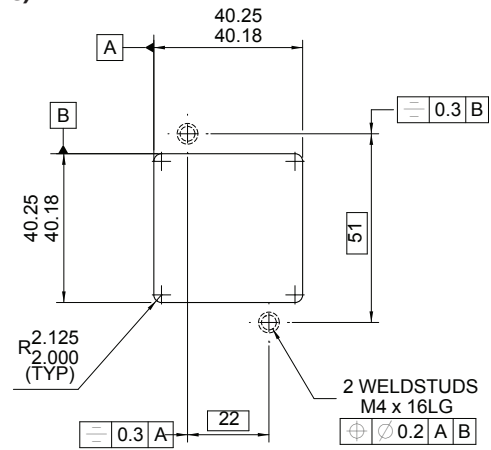

VERTICAL (E-W)

HORIZONTAL (N-S)

UL200 Hidden Legend

US90 Hidden Legend

US91 Hidden Legend

US89 Hidden Legend

Low Profile LED

Standard LED

Bulb Illumination

Cutouts and stud positions

UL200 Hidden Legend (Standard)

UL200 Hidden Legend (Low Profile)

US90 Hidden Legend (Standard)

US90 Hidden Legend (Low Profile)

US91 Hidden Legend (Standard)

US91 Hidden Legend (Low Profile)

Details shown are for north/south versions of hidden legends, for east/west versions, details are rotated 90 degrees.