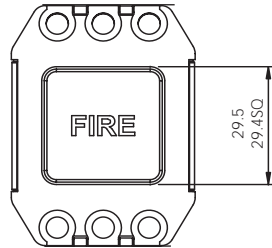

The low profile indicator body and hidden legend screen are made from flame retardent polycarbonate to provide a high degree of vandal resistance.

Connections are by 240 series female, fully insulated connectors.

Indicators can be supplied loose or incorporated into stations with 1.5mm to 3mm stainless steel faceplates at a 45mm horizontal pitch. Frontal IP rating is IP54.

Marking

Hidden Legend Indicators are available for a wide range of special functions such as 'Out of Service'. These legends have dark polycarbonate windows which render the legend completely invisible until illuminated.

VERTICAL (E-W)

HORIZONTAL (N-S)

UL200 Hidden Legend

US90 Hidden Legend

US91 Hidden Legend

US89 Hidden Legend

Low Profile LED

Standard LED

Bulb Illumination

Cutouts and stud positions

UL200 Hidden Legend (Standard)

UL200 Hidden Legend (Low Profile)

US90 Hidden Legend (Standard)

US90 Hidden Legend (Low Profile)

US91 Hidden Legend (Standard)

US91 Hidden Legend (Low Profile)