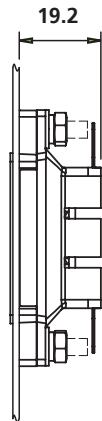

Back lighting of the pressel ensure a brilliant and clearly illuminated legend, easily visible at long distances and from wide angles.

Operation

Bulb Illumination

The large legend is brilliantly lit by an integral 12V, 24V or 110V bulb. Other bulb voltages are available on request.

VERTICAL (E-W)

HORIZONTAL (N-S)

UL200 Hidden Legend

US90 Hidden Legend

US91 Hidden Legend

US89 Hidden Legend

Low Profile LED

Standard LED

Bulb Illumination

Cutouts and stud positions

UL200 Hidden Legend (Standard)

UL200 Hidden Legend (Low Profile)

US90 Hidden Legend (Standard)

US90 Hidden Legend (Low Profile)

US91 Hidden Legend (Standard)

US91 Hidden Legend (Low Profile)

Details shown are for north/south versions of hidden legends, for east/west versions, details are rotated 90 degrees.