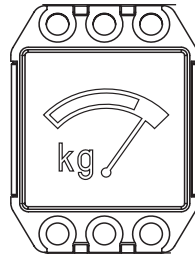

VERTICAL (E-W)

HORIZONTAL (N-S)

UL200 Hidden Legend