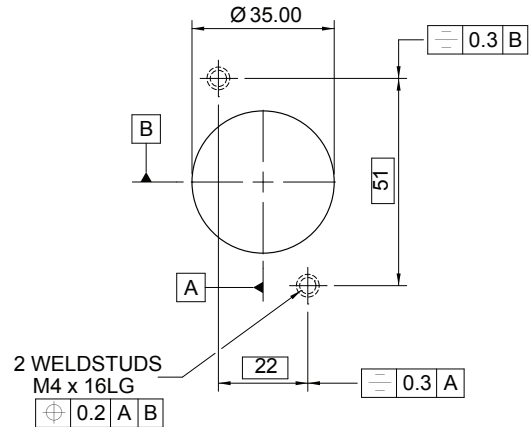

VERTICAL (E-W)

HORIZONTAL (N-S)

UL200 Hidden Legend

US90 Hidden Legend

US91 Hidden Legend

US89 Hidden Legend

Low Profile LED

Standard LED

Bulb Illumination

Cutouts and stud positions

UL200 Hidden Legend (Standard)

UL200 Hidden Legend (Low Profile)

US90 Hidden Legend (Standard)

US90 Hidden Legend (Low Profile)

US91 Hidden Legend (Standard)

US91 Hidden Legend (Low Profile)

Details shown are for north/south versions of hidden legends, for east/west versions, details are rotated 90 degrees.