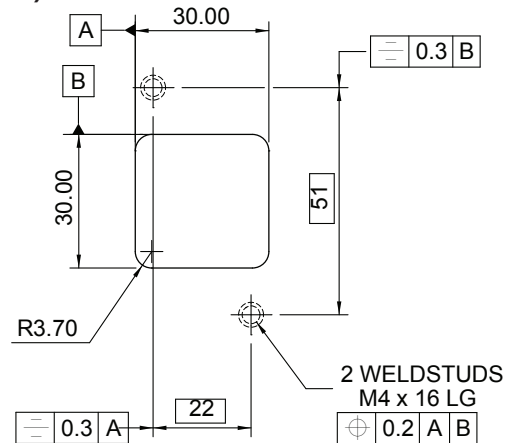

Bulb Illumination

Cutouts and stud positions

UL200 Hidden Legend (Standard)

UL200 Hidden Legend (Low Profile)

US90 Hidden Legend (Standard)

US90 Hidden Legend (Low Profile)

US91 Hidden Legend (Standard)

US91 Hidden Legend (Low Profile)

Details shown are for north/south versions of hidden legends, for east/west versions, details are rotated 90 degrees.